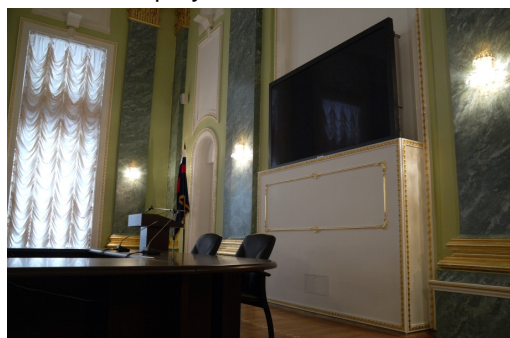

Flatlift Conquers the Kremlin with Panasonic 103”

Involved : 103" PDP & Flatlift System
End user : Russian Government
Placement : Moscow, Russia
Install Date : May 2008
Partners : Flatlift

Flatlift Display system at The Kremlin

The Display lift specialist Flatlift (www.flatlift.de) has focussed on developing innovative plasma lifting, Display tilting and pivoting systems. These make it possible to integrate flat panel displays into the living room with ease and style, or even build them into individual items of furniture. With a new project in Moscow, the company from Worms on Rhine / Germany has now proved that it's always possible to move up a gear – and a dimension or two. The specialists have produced and installed a special in-house display lift system in a chamber used by the Russian government, for what is currently the world's largest plasma display.

The system is able to lift the 220 kg 103inch display, without a sound over a distance of 1.6 metres at a speed of 2 cm per second. Strong synchronous 24 volt motors drive the device, easy to activate thanks to a remote control. Less than four weeks was all it took to carry out the entire project and install the display lift on site. The system is completely cased in and thus practically invisible: this means optimum presentation of the data on the display.